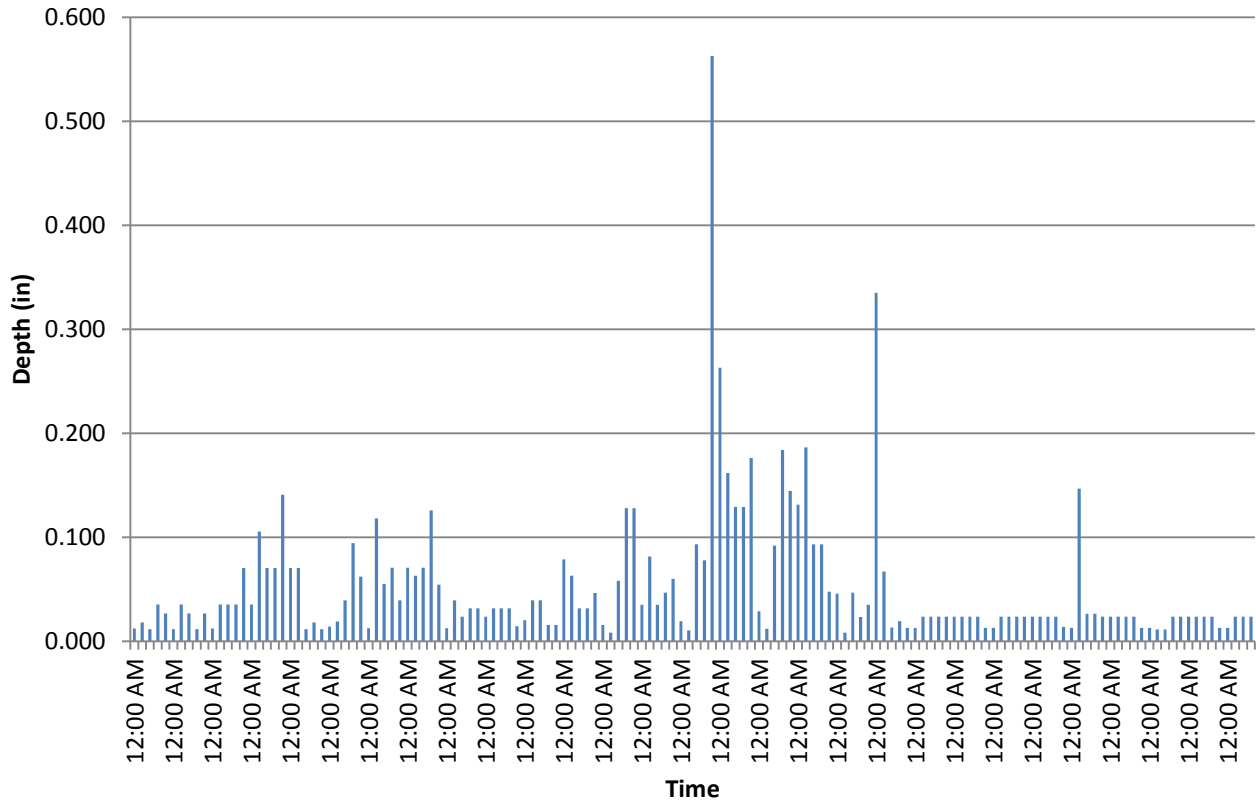

50-Year Design Storm

Total Rainfall Depth: 7.45 inches
Source: NOAA Atlas 14

50-Year Design Storm

Time	Base Storm Pattern	Design Storm (inches)
12:00 AM	0.00163	0.012
12:10 AM	0.00241	0.018
12:20 AM	0.00155	0.012
12:30 AM	0.00473	0.035
12:40 AM	0.00357	0.027
12:50 AM	0.00155	0.012
1:00 AM	0.00473	0.035
1:10 AM	0.00357	0.027
1:20 AM	0.00155	0.012
1:30 AM	0.00357	0.027
1:40 AM	0.00163	0.012
1:50 AM	0.00473	0.035