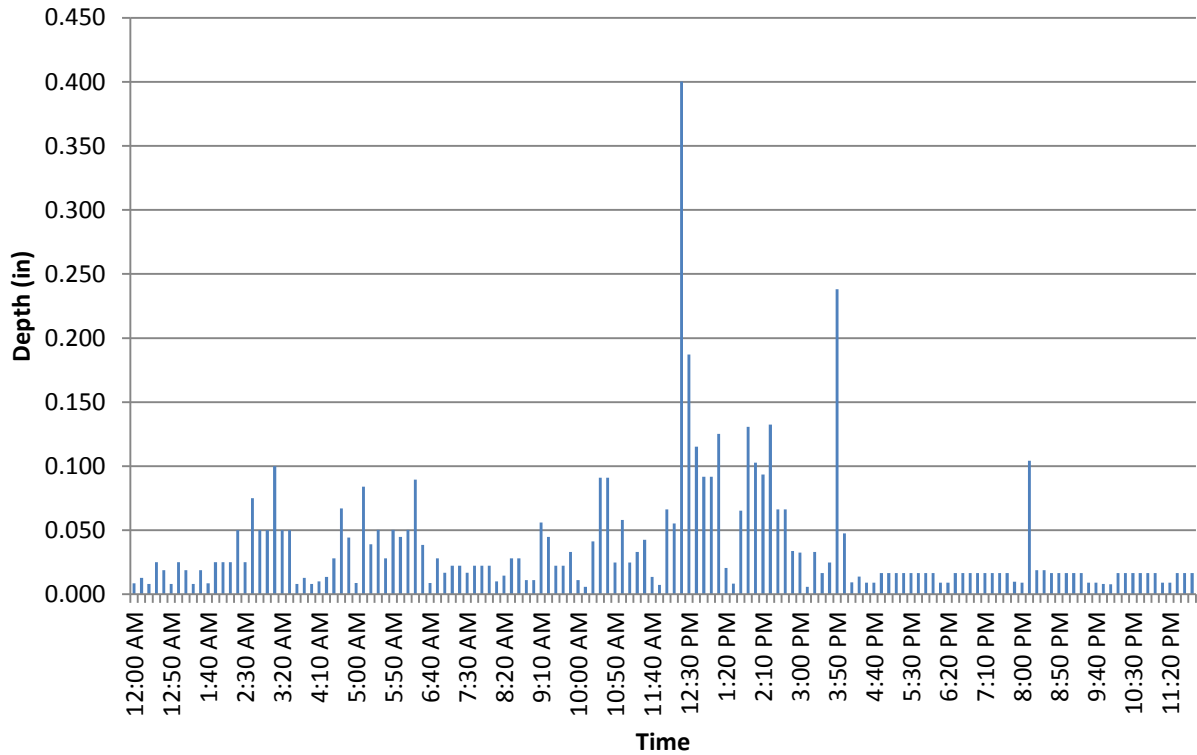

10-Year Design Storm

Total Rainfall Depth: 5.30 inches
Source: NOAA Atlas 14

10-Year Design Storm

Time	Base Storm Pattern	Design Storm (inches)
12:00 AM	0.00163	0.009
12:10 AM	0.00241	0.013
12:20 AM	0.00155	0.008
12:30 AM	0.00473	0.025
12:40 AM	0.00357	0.019
12:50 AM	0.00155	0.008
1:00 AM	0.00473	0.025
1:10 AM	0.00357	0.019
1:20 AM	0.00155	0.008
1:30 AM	0.00357	0.019
1:40 AM	0.00163	0.009
1:50 AM	0.00473	0.025
2:00 AM	0.00473	0.025
2:10 AM	0.00473	0.025
2:20 AM	0.00945	0.050