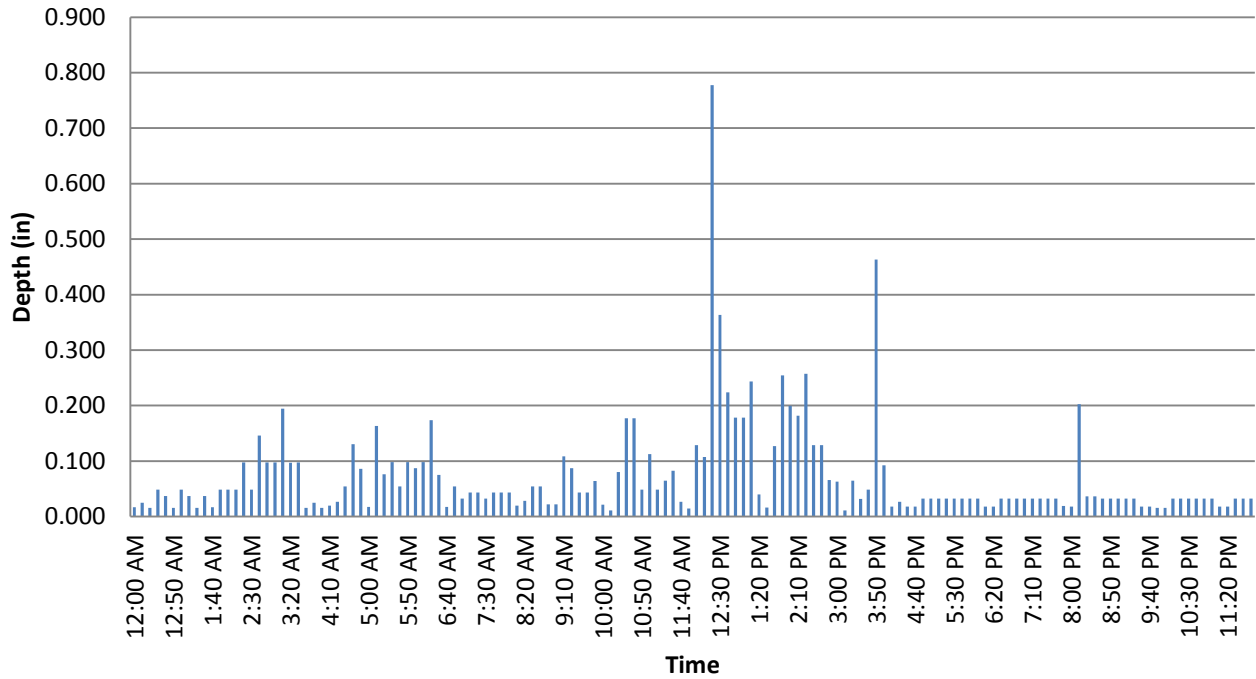

100-Year Design Storm

Total Rainfall Depth: 10.30 inches
Source: NOAA Atlas 14

100-Year Design Storm

Time	Base Storm Pattern	Design Storm (inches)
12:00 AM	0.00163	0.017
12:10 AM	0.00241	0.025
12:20 AM	0.00155	0.016
12:30 AM	0.00473	0.049
12:40 AM	0.00357	0.037
12:50 AM	0.00155	0.016
1:00 AM	0.00473	0.049
1:10 AM	0.00357	0.037
1:20 AM	0.00155	0.016
1:30 AM	0.00357	0.037
1:40 AM	0.00163	0.017
1:50 AM	0.00473	0.049
2:00 AM	0.00473	0.049
2:10 AM	0.00473	0.049
2:20 AM	0.00945	0.097
2:30 AM	0.00473	0.049