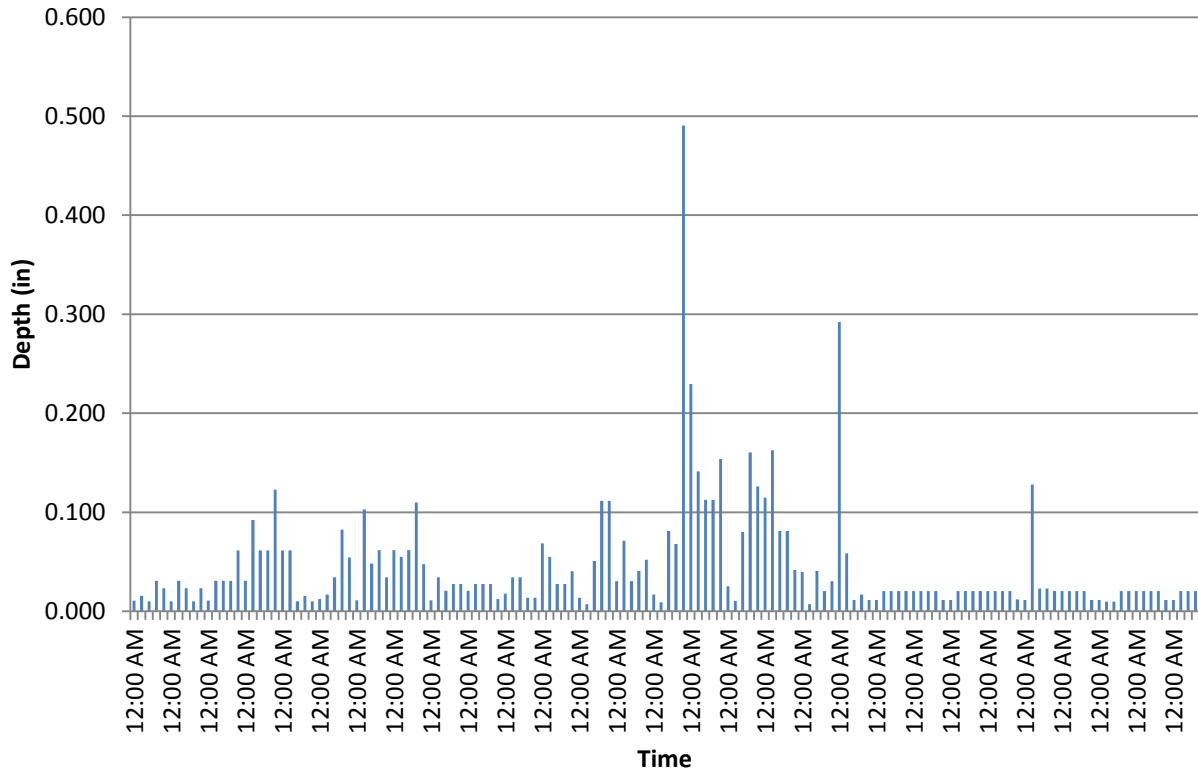

25-Year Design Storm

Total Rainfall Depth: 6.50 inches
Source: NOAA Atlas 14

25-Year Design Storm

Time	Base Storm Pattern	Design Storm (inches)
12:00 AM	0.00163	0.011
12:10 AM	0.00241	0.016
12:20 AM	0.00155	0.010
12:30 AM	0.00473	0.031
12:40 AM	0.00357	0.023
12:50 AM	0.00155	0.010
1:00 AM	0.00473	0.031
1:10 AM	0.00357	0.023
1:20 AM	0.00155	0.010
1:30 AM	0.00357	0.023
1:40 AM	0.00163	0.011
1:50 AM	0.00473	0.031
2:00 AM	0.00473	0.031